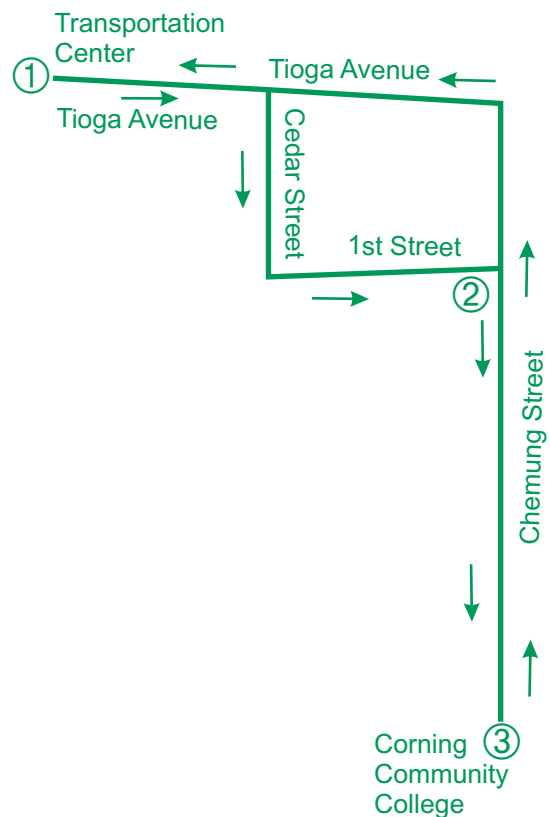

1 - Corning Community College

1 - Corning Community College				
①	②	③	①	
Transportation Center Tioga Ave.	1st Street & Chemung Street	Corning Community College	Transportation Center Tioga Ave.	
7:35	7:38	7:45	7:55	to Rt. 2
8:00	8:03	8:10	8:20	to Bath Rt.
8:35	8:38	8:45	8:55	to Rt. 2
9:35	9:38	9:45	9:55	to Rt. 2
10:35	10:38	10:45	10:55	to Rt. 2
11:35	11:38	11:45	11:55	to Rt. 2
12:15	12:18	12:30	12:40	to Rt. 2
1:15	1:18	1:30	1:40	to Rt. 2
2:15	2:18	2:30	2:40	to Rt. 2
3:15	3:18	3:30	3:40	to Rt. 1
4:15	4:18	4:30	4:40	to Rt. 2

○ - Time Points

2 - East Corning / Gibson

2 - East Corning / Gibson						
①	②	③	④	⑤	①	
Transportation Center Tioga Ave.	Tioga Street & Conhocton Street	Criminal Justice Center	Crystal Lanes	Gibson Fire Department	Transportation Center Tioga Ave.	
8:00	8:04	8:10	8:11	8:18	8:25	to Rt. 1
9:00	9:04	9:10	9:11	9:18	9:25	to Rt. 1
10:00	10:04	10:10	10:11	10:18	10:25	to Rt. 1
11:00	11:04	11:10	11:11	11:18	11:25	to Rt. 1
12:45	12:49	12:55	12:56	1:03	1:10	to Rt. 1
1:45	1:49	1:55	1:56	2:03	2:10	to Rt. 1
2:45	2:49	2:55	2:56	3:03	3:10	to Rt. 1
3:45	3:49	3:55	3:56	4:03	4:10	to Rt. 1