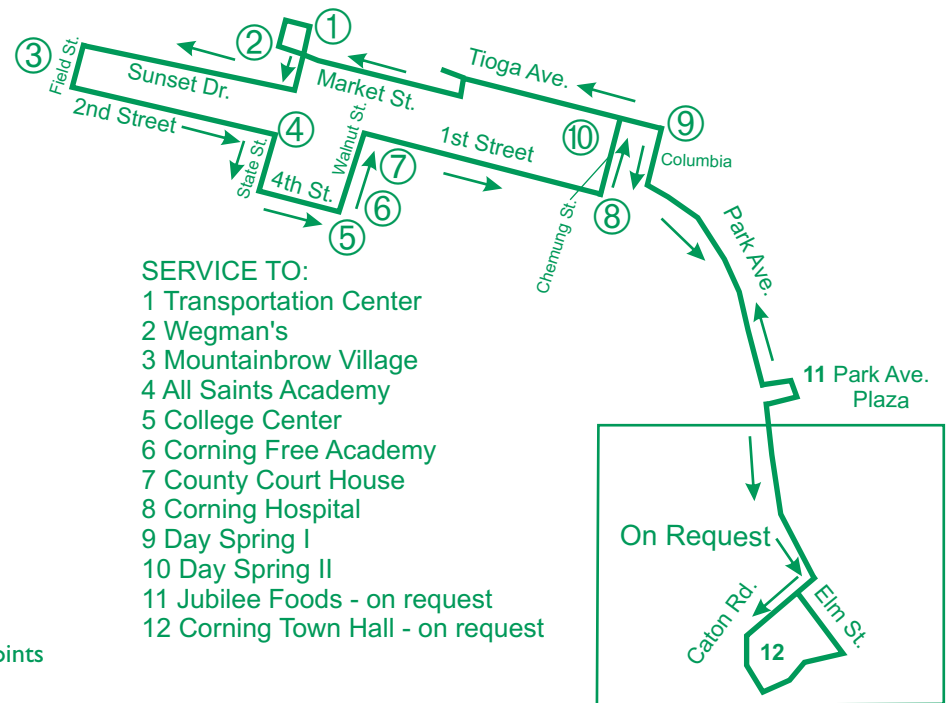

1. **SERVICE TO:**
2. 1 Transportation Center
   - 2 Wegman's
   - 3 Mountainbrow Village
   - 4 All Saints Academy
   - 5 College Center
   - 6 Corning Free Academy
   - 7 County Court House
   - 8 Corning Hospital
   - 9 Day Spring I
   - 10 Day Spring II
   - 11 Jubilee Foods - on request
   - 12 Corning Town Hall - on request

○ - Time Points