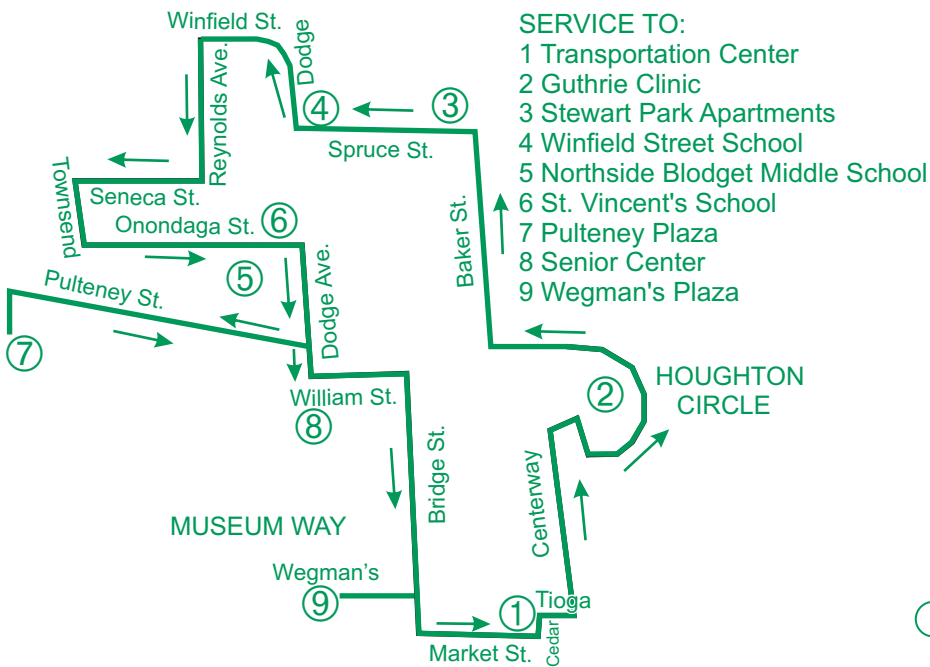

3 - Northside

	①	②	③	④	⑤	⑥	⑦	⑧	⑨	①
	Transportation Center Tioga Ave.	Guthrie Clinic Centerway	Pulteney & Baker St.	Stewart Park Apts. Spruce Street	Winfield Elementary Kingsbury Ave. & Winfield	Northside Blodgett School Onondaga & Dodge	Pulteney Plaza	Senior Citizen Apts. William Street	Wegman's	Transportation Center Tioga Ave.
7:00	7:02	7:05	7:07	7:09	7:13	7:18	7:20	7:21	7:25	
8:00	8:02	8:05	8:07	8:09	8:13	8:18	8:20	8:21	8:25	
9:00	9:02	9:05	9:07	9:09	9:13	9:18	9:20	9:21	9:25	
10:00	10:02	10:05	10:07	10:09	10:13	10:18	10:20	10:21	10:25	
11:00	11:02	11:05	11:07	11:09	11:13	11:18	11:20	11:21	11:25	
12:45	12:47	12:50	12:52	12:54	1:03	1:05	1:06	1:10		
1:45	1:47	1:50	1:52	1:54	2:03	2:05	2:06	2:10		
2:45	2:47	2:50	2:52	2:54	3:03	3:05	3:06	3:10		
3:45	3:47	3:50	3:52	3:54	3:58	4:03	4:05	4:06	4:10	
4:45	4:47	4:50	4:52	4:54	4:58	5:03	5:05	5:06	5:10	
5:15	5:17	5:20	5:22	5:24	5:28	5:33	5:35	5:36	5:40	

- SERVICE TO:**
- 1 Transportation Center
 - 2 Guthrie Clinic
 - 3 Stewart Park Apartments
 - 4 Winfield Street School
 - 5 Northside Blodgett Middle School
 - 6 St. Vincent's School
 - 7 Pulteney Plaza
 - 8 Senior Center
 - 9 Wegman's Plaza